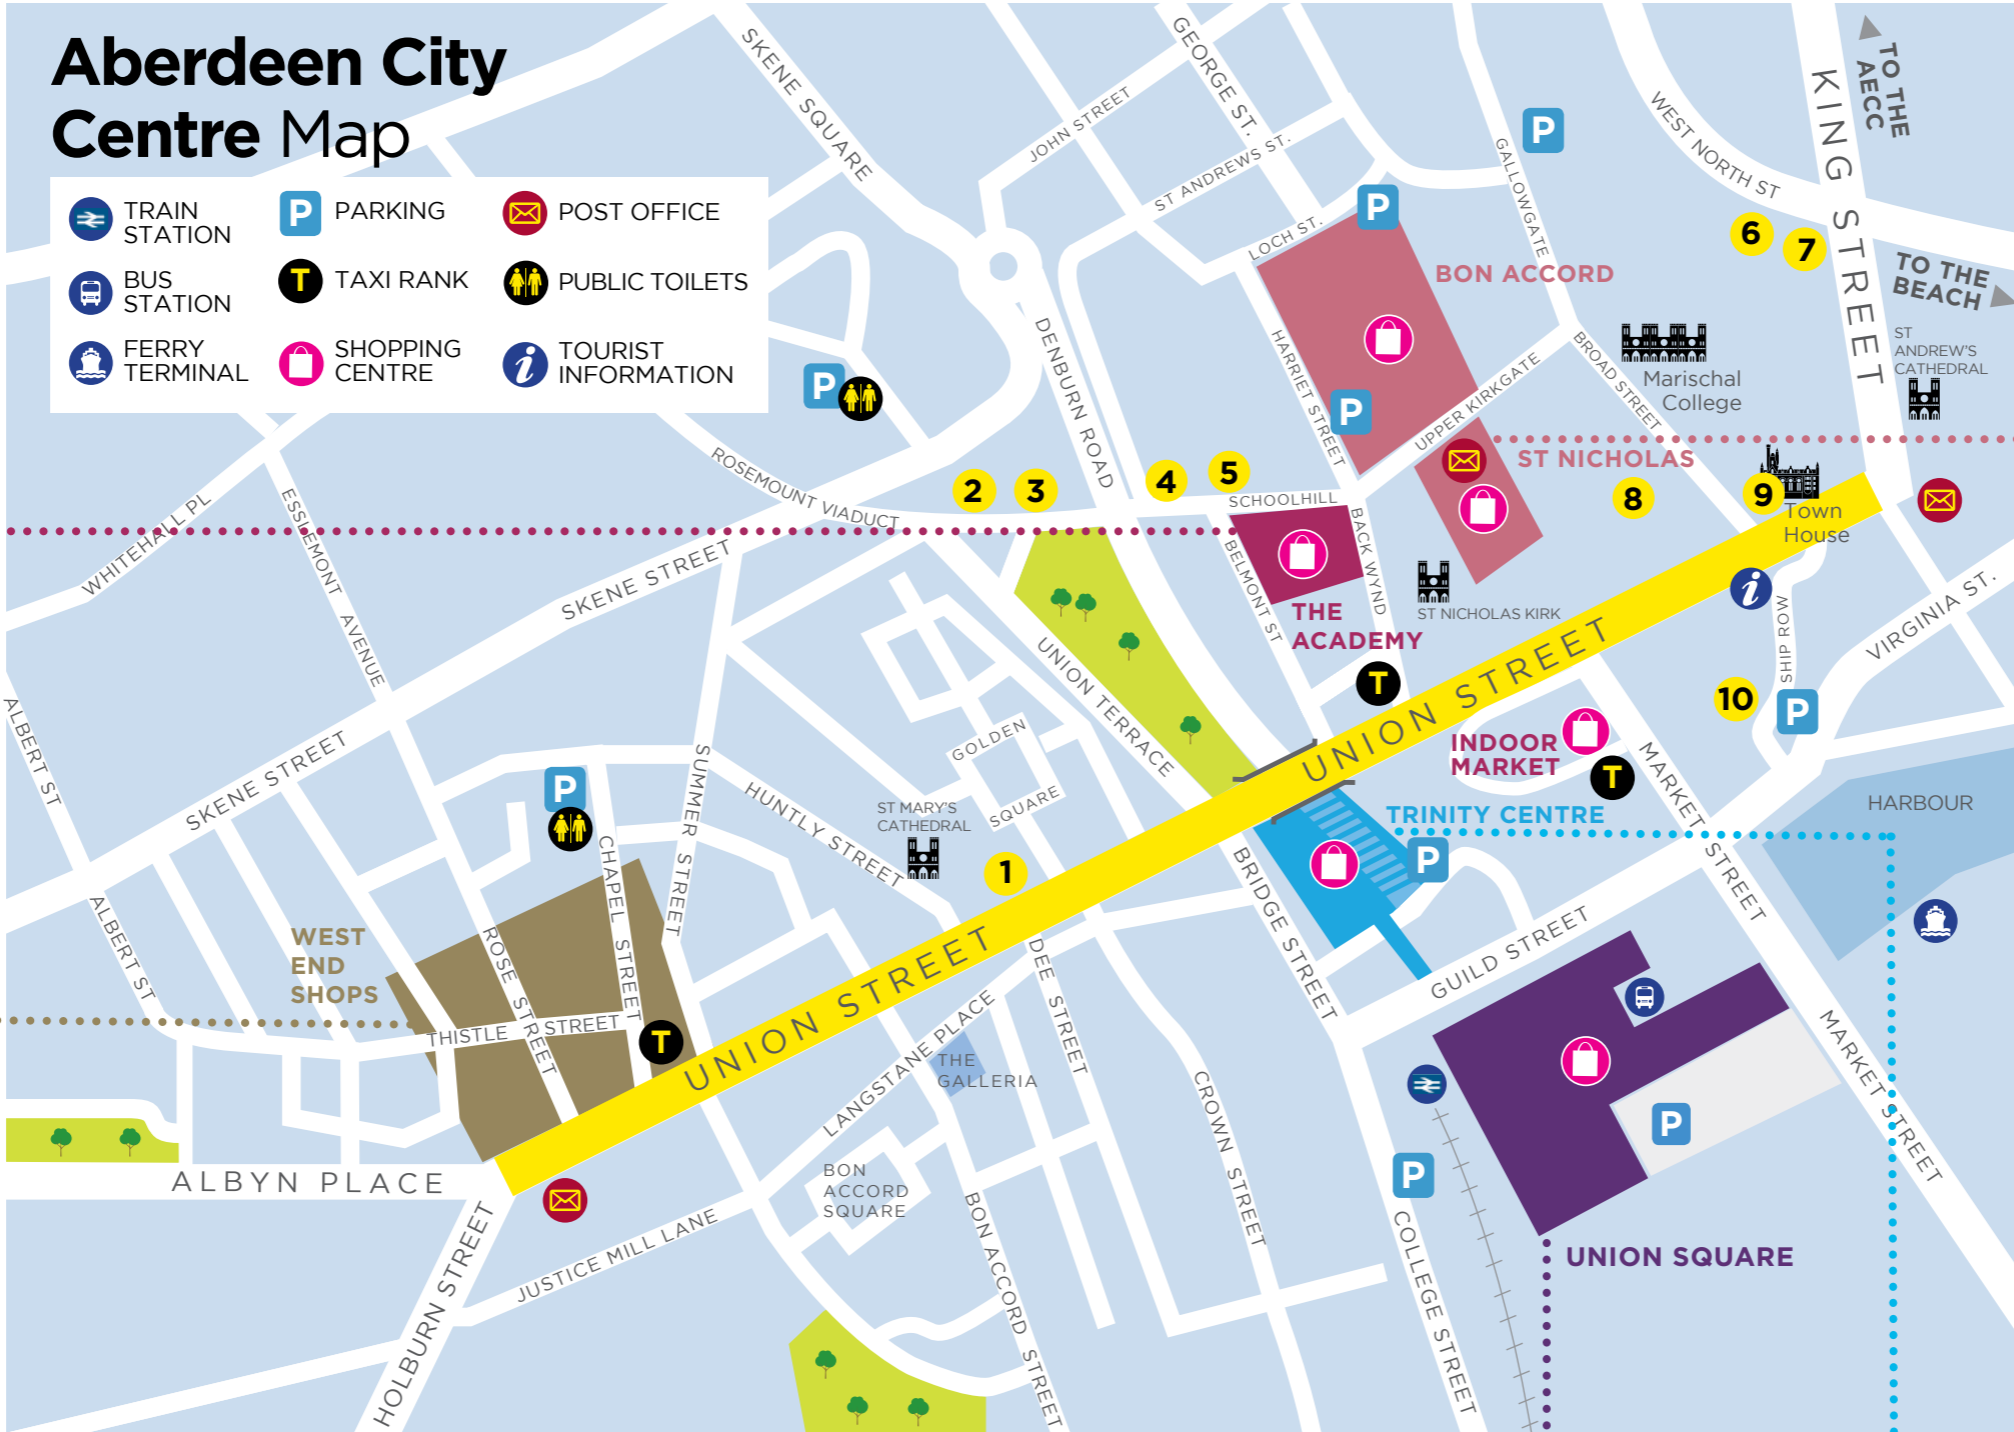

VisitAberdeen
www.visitaberdeen.com

Key Attractions:	
1 MUSIC HALL	6 LEMON TREE
2 CENTRAL LIBRARY	7 ARTS CENTRE
3 HIS MAJESTY'S THEATRE	8 PROVOST SKENE'S HOUSE
4 COWDRAY HALL	9 TOLBOOTH
5 ART GALLERY	10 MARITIME MUSEUM

Useful Information:		
Taxi's Rainbow 01224 878787 Comcabs 01224 353535 Airport Taxis 01224 775555	Aberdeen Railway Station Guild Street, Aberdeen, AB11 6LX www.scotrail.co.uk 0854 601 5929 www.nationalrail.co.uk 0845 748 4950 www.eastcoast.co.uk 0845 722 5111	Aberdeen Bus Station Guild Street, Aberdeen, AB11 6NA www.firstgroup.com 01224 650000 www.stagecoachbus.com 01224 597590
Aberdeen International Airport Dyce, Aberdeen, AB21 7DU www.aberdeenairport.com 0844 481 6666	Northlink Ferries Jamieson's Quay, Aberdeen, AB11 5NP www.northlinkferries.co.uk 0845 600 0449	Visitor Information Centre 23 Union Street, Aberdeen, AB11 5BP 01224 269180

THE ACADEMY
SHOP EAT DRINK

Attic
Concept
i-Candy

iiMusic
Jack Wills

1. **THE WEST END**
2. @hamishmunro
   - Aberdeen Whisky Shop
   - Athena Gifts
   - Bagozza
   - Bellino
   - Black & Lizars
   - Colin Wood Antiques
   - David Florist
   - Elizabeth Watt
   - Esslemonts
   - Fenner & Coburn
   - Flower Vogue
   - Frox
   - Gallery Heinzel
   - Hugh Harrison
   - Innocence
   - John Park
   - Kafka
   - Kensington Hair & Beauty
   - Michies
   - Nova
   - Platinum Hair
   - Pure
   - Saks Hair & Beauty
   - Scallywags
   - Signature
   - Straine Opticians
   - The Hair House
   - The Men's Emporium
   - Thistle Sports

AB DN Scan Me to download the official app for Aberdeen

BON ACCORD ST NICHOLAS

- 3 Mobile
- Accessorize
- Boots
- Build a Bear Workshop
- Burton
- Card Factory
- Carphone Warehouse
- Chisholm Hunter
- Claire's
- Clinton's
- Coast
- Currys PC World
- Disney Store
- Dorothy Perkins
- EE
- Ernest Jones
- GAME
- H Samuel
- H&M
- Hawkins Bazaar
- Hobbs
- Holland and Barrett
- Jigsaw
- Jo Malone
- JoJo Maman Bebe
- John Lewis
- Karen Millen
- Kurt Geiger
- L'Occitane
- Laura Ashley
- Marks & Spencer
- Menkind
- Miss Selfridge
- Monsoon
- Monsoon Children
- Ness
- New Look
- Next
- O2
- Oasis
- Office
- Penguin
- Phase Eight
- Post Office
- Quiz
- Radley
- River Island
- Superdrug
- Swarovski
- The Body Shop
- The Perfume Shop
- Thorntons
- Topman
- Topshop
- Vision Express
- Vodafone
- Wallis
- Warehouse
- Warren James
- Watch Workshop
- WH Smith
- Yankee Candle

- Accessorize
- Apple
- Best Wishes
- Boots
- Boss
- Boux Avenue
- Carphone Warehouse
- Cath Kidston
- Clarks
- Cotswold Outdoor
- Deichmann
- Dreams
- Dune
- Fat Face
- Fossil
- H&M
- Hobbycraft
- Hollister
- Hotel Chocolat
- House of Fraser.com
- Jack Jones
- JD Sports
- Jones Bootmaker
- Joules
- MAC
- Mamas & Papas
- Marks & Spencer
- Michael Kors
- New Look
- Next
- O2
- Optiko
- Outfit
- Pandora
- Paperchase
- Pure Spa
- River Island
- Rox
- SAKS Hair
- SoleTrader
- Sony Centre
- Superdry
- Swatch
- The North Face
- The White Company
- TK Maxx
- TM Lewin
- USC
- Zara

TrinityCentre

- Argos
- Card Factory
- Claire's
- Clinton's
- Debenhams
- Duncan & Todd
- Ernest Jones
- Hair Zone Barber
- HMV
- H Samuel
- Holland and Barrett
- Officers Club
- Primark
- Quiz
- Schuh
- Superdrug
- Timpson
- Trespass
- Waterstones
- Warren James